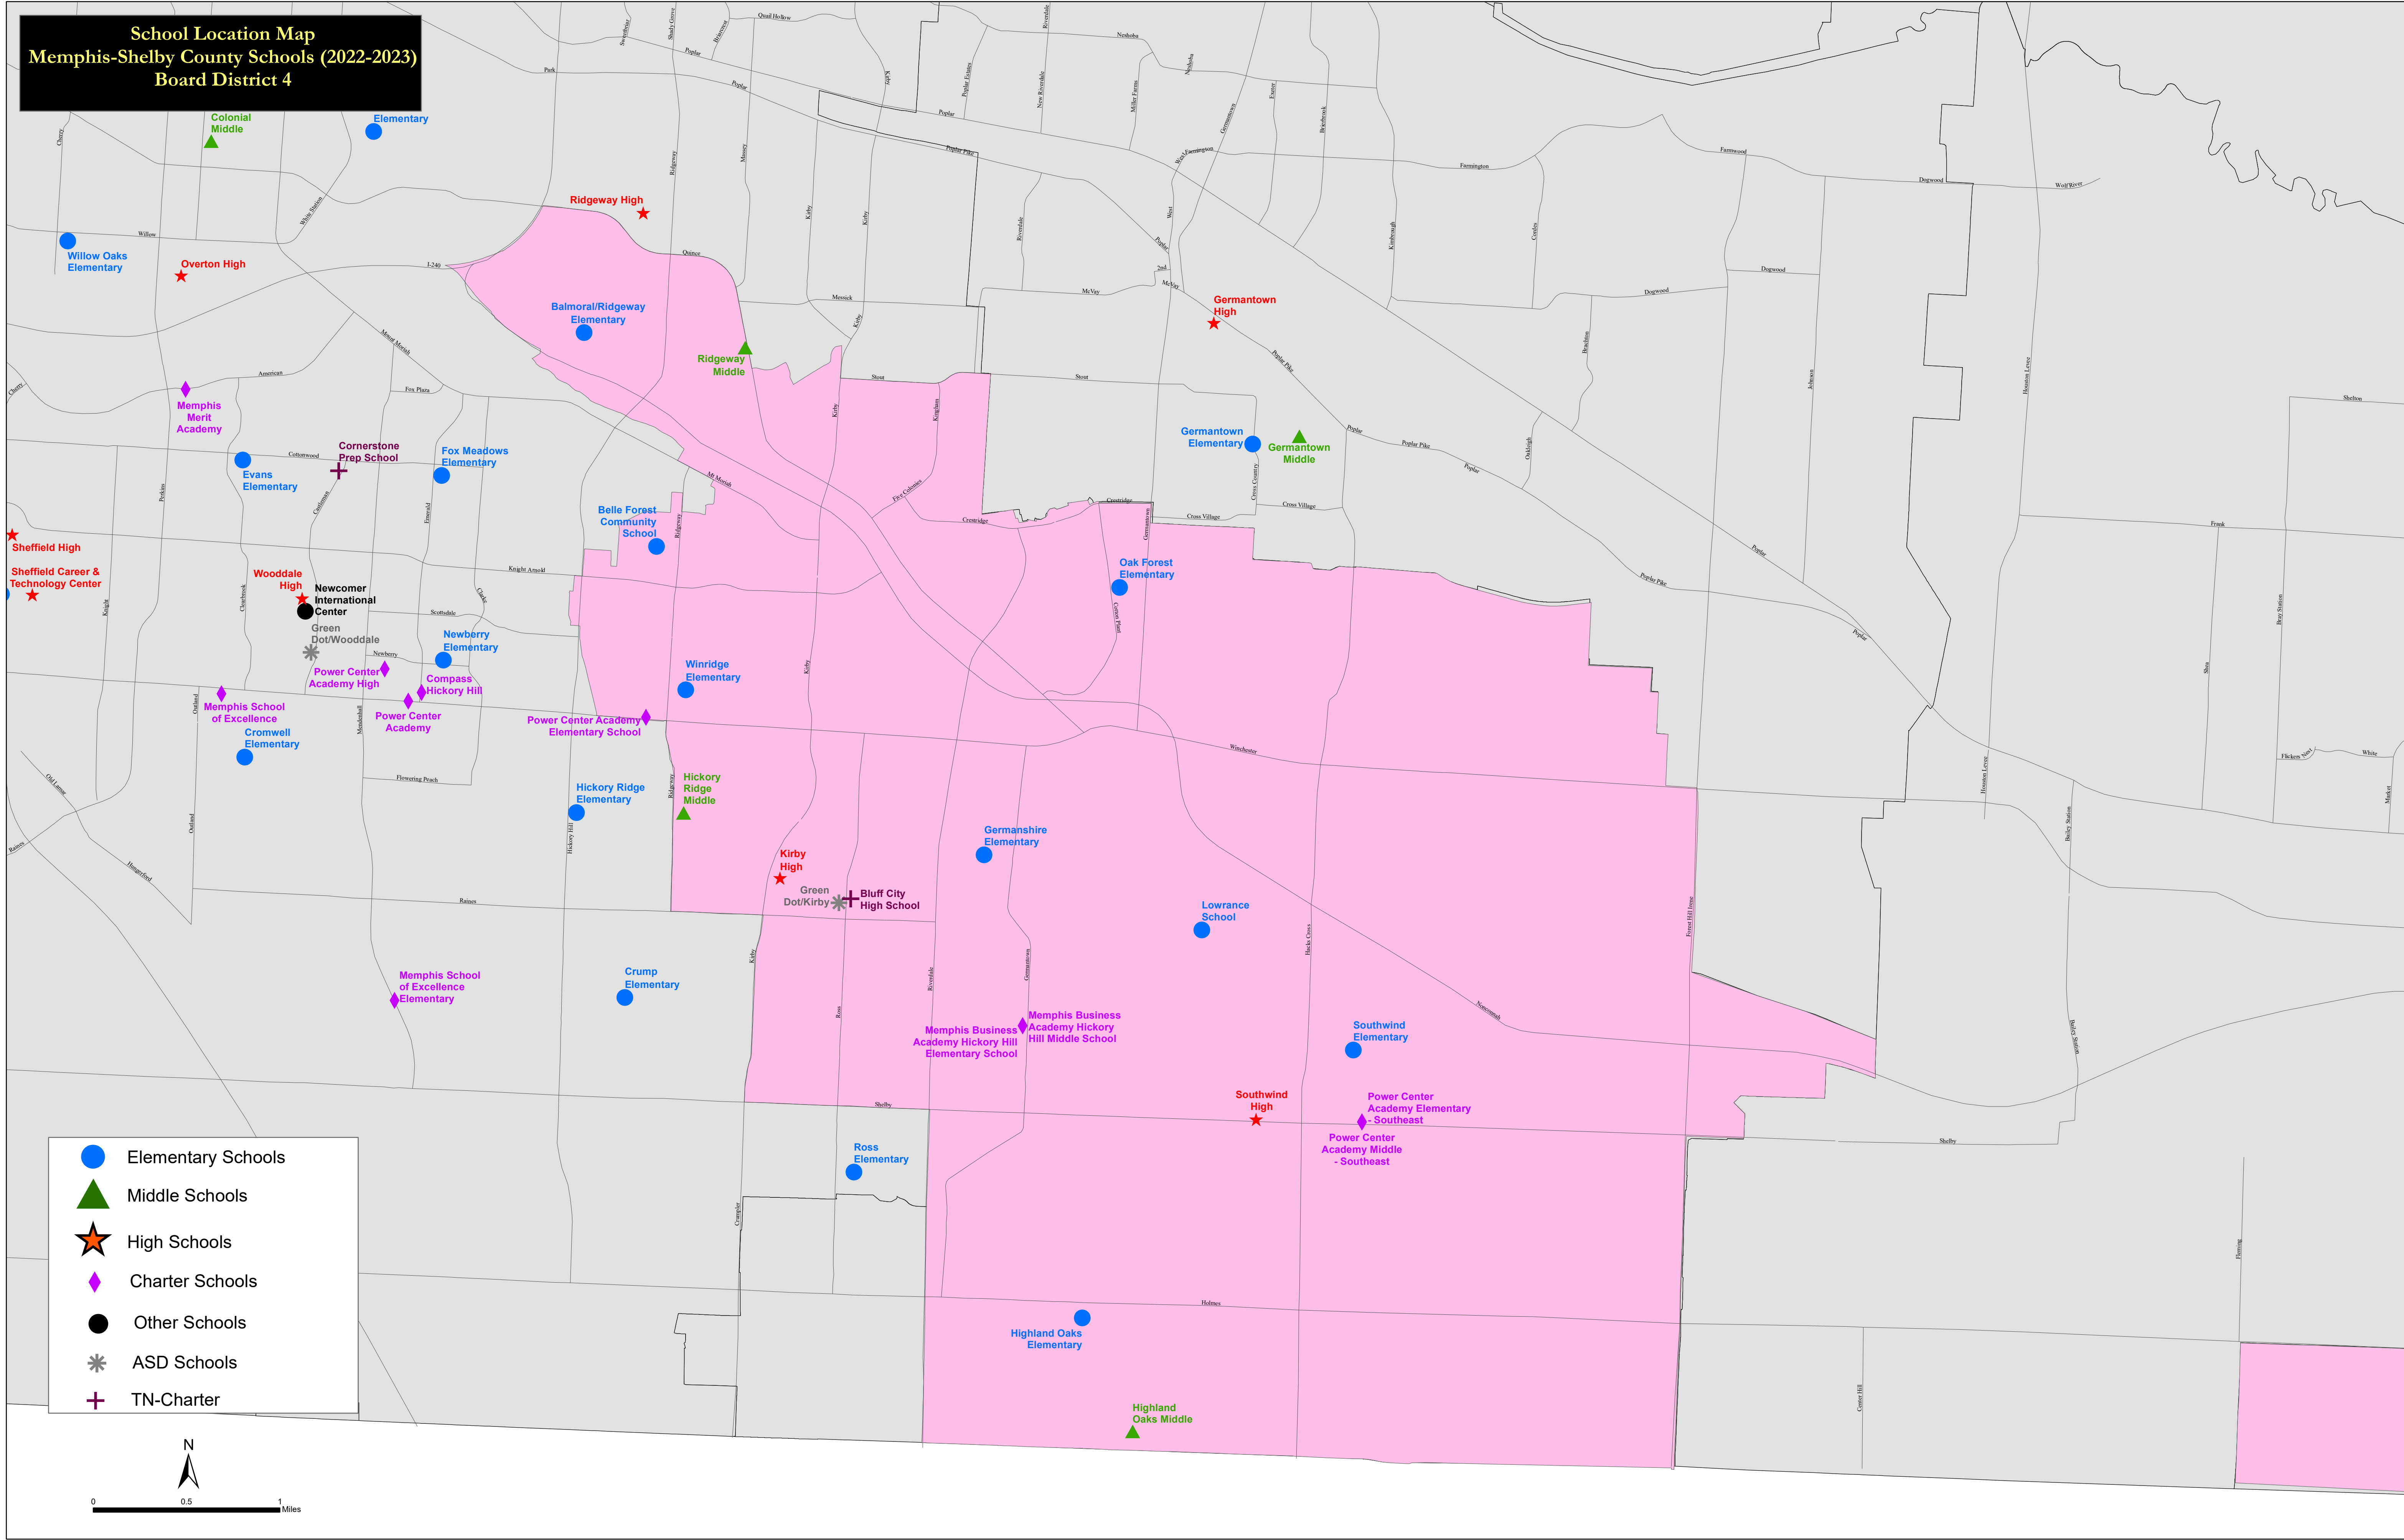

School Location Map
Memphis-Shelby County Schools (2022-2023)
Board District 4

- Elementary Schools
- ▲ Middle Schools
- ★ High Schools
- ◆ Charter Schools
- Other Schools
- ✱ ASD Schools
- + TN-Charter